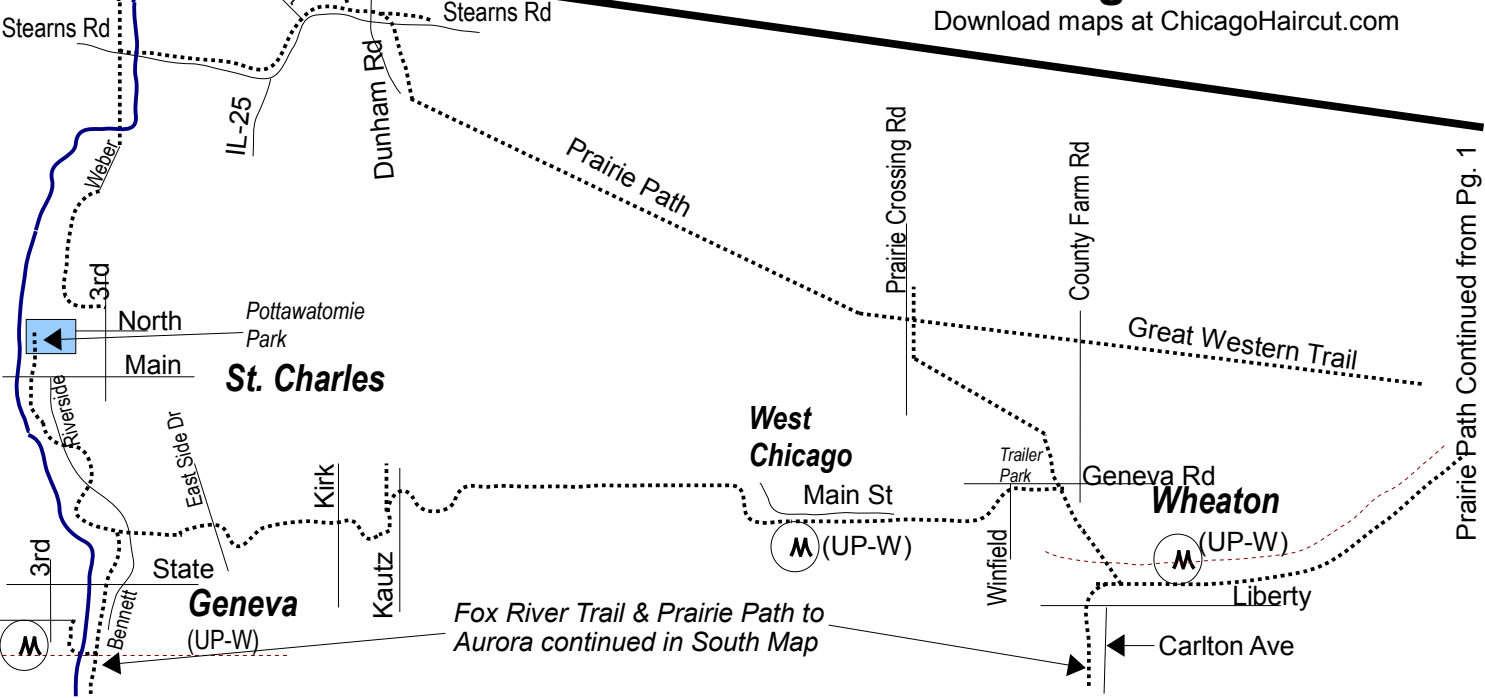

To Genoa City WI
North Map
Crystal Lake Rd
Main
McHenry
(UP-NW)

South Map

Prairie Path & Fox River Trail Page 2
Rev 2, Aug 2012
Download maps at ChicagoHaircut.com

Prairie Path Continued from Pg. 1

Fox River Trail & Prairie Path to Aurora continued in South Map