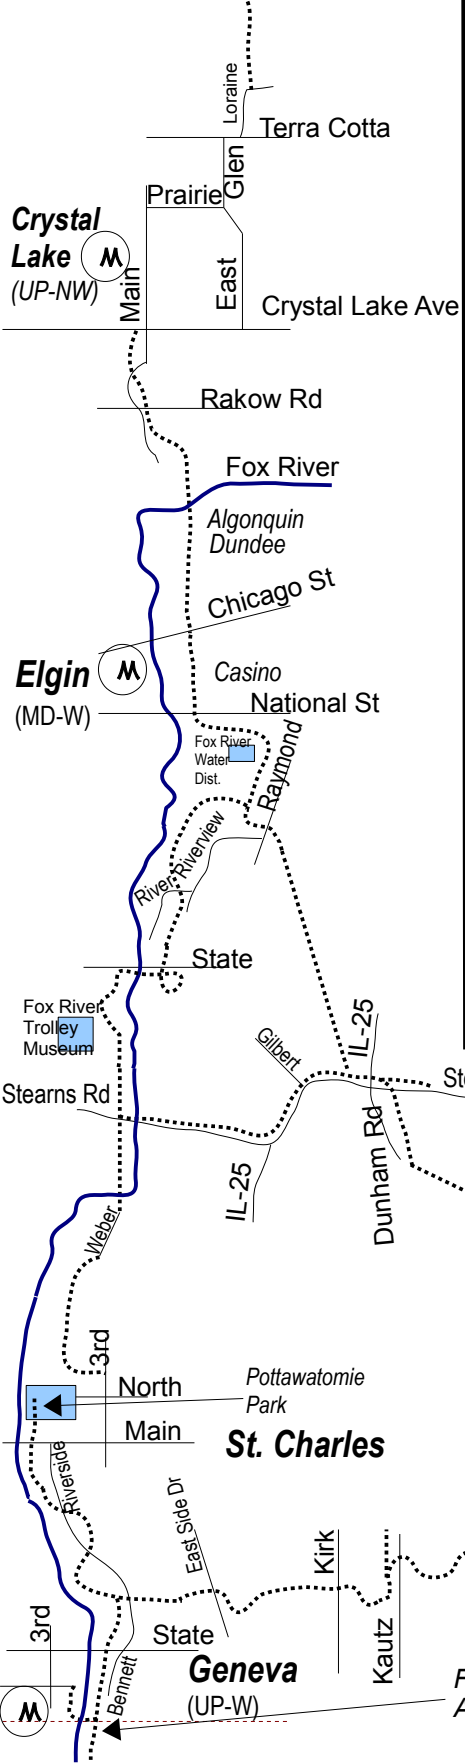

To Genoa City WI
North Map
Crystal Lake Rd
Main
McHenry
(UP-NW)

South Map

Prairie Path & Fox River Trail Page 2
Rev 2, Aug 2012
Download maps at ChicagoHaircut.com

Prairie Path Continued from Pg. 1

Fox River Trail & Prairie Path to Aurora continued in South Map