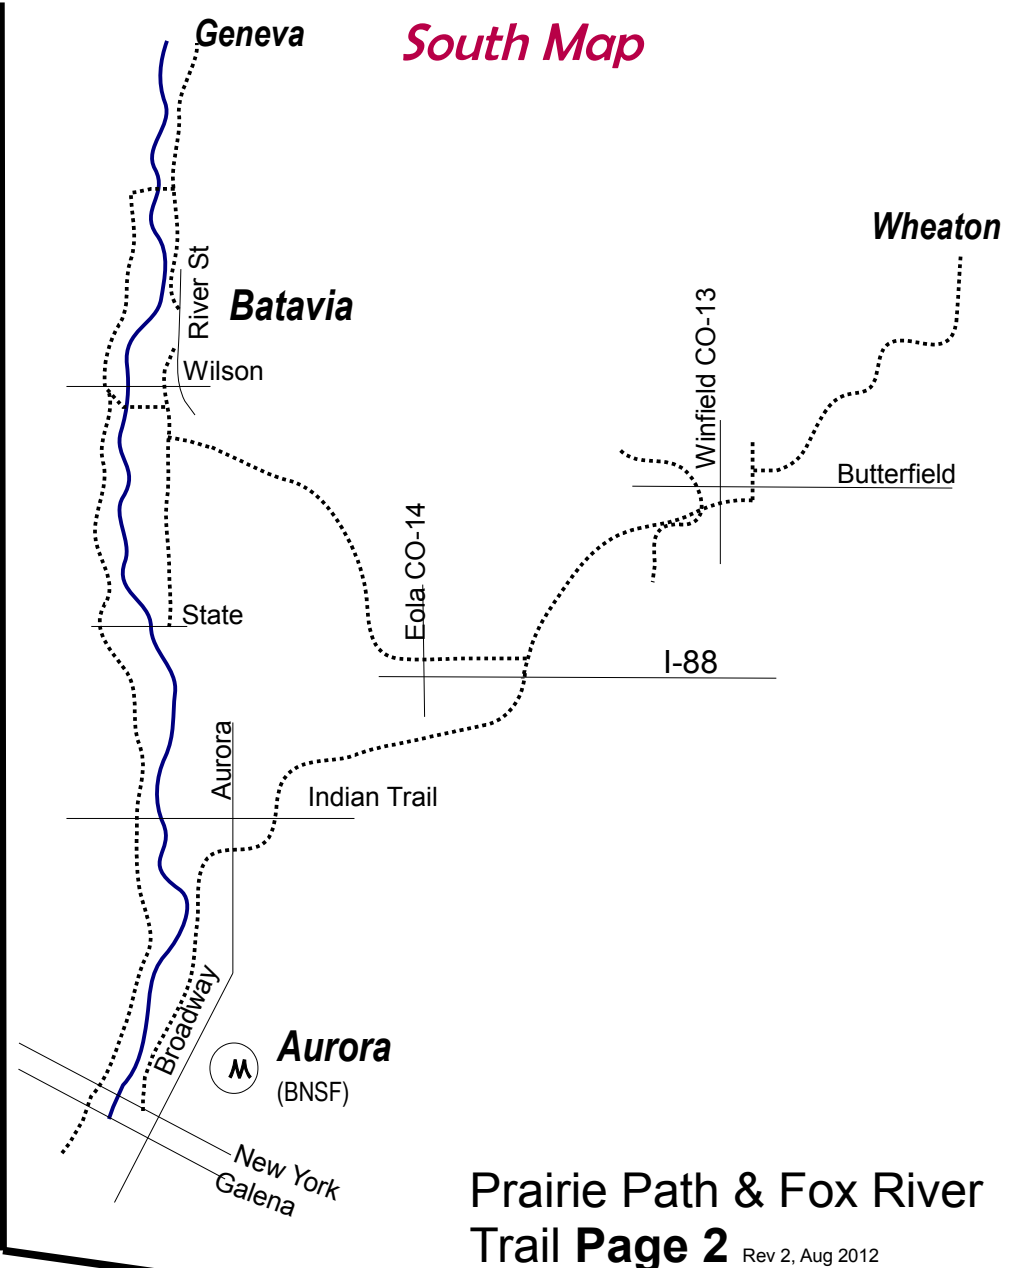

To Genoa City WI
North Map
Crystal Lake Rd
Main
McHenry
(UP-NW)

South Map

Prairie Path & Fox River Trail Page 2
Rev 2, Aug 2012
Download maps at ChicagoHaircut.com

Prairie Path Continued from Pg. 1

Fox River Trail & Prairie Path to Aurora continued in South Map